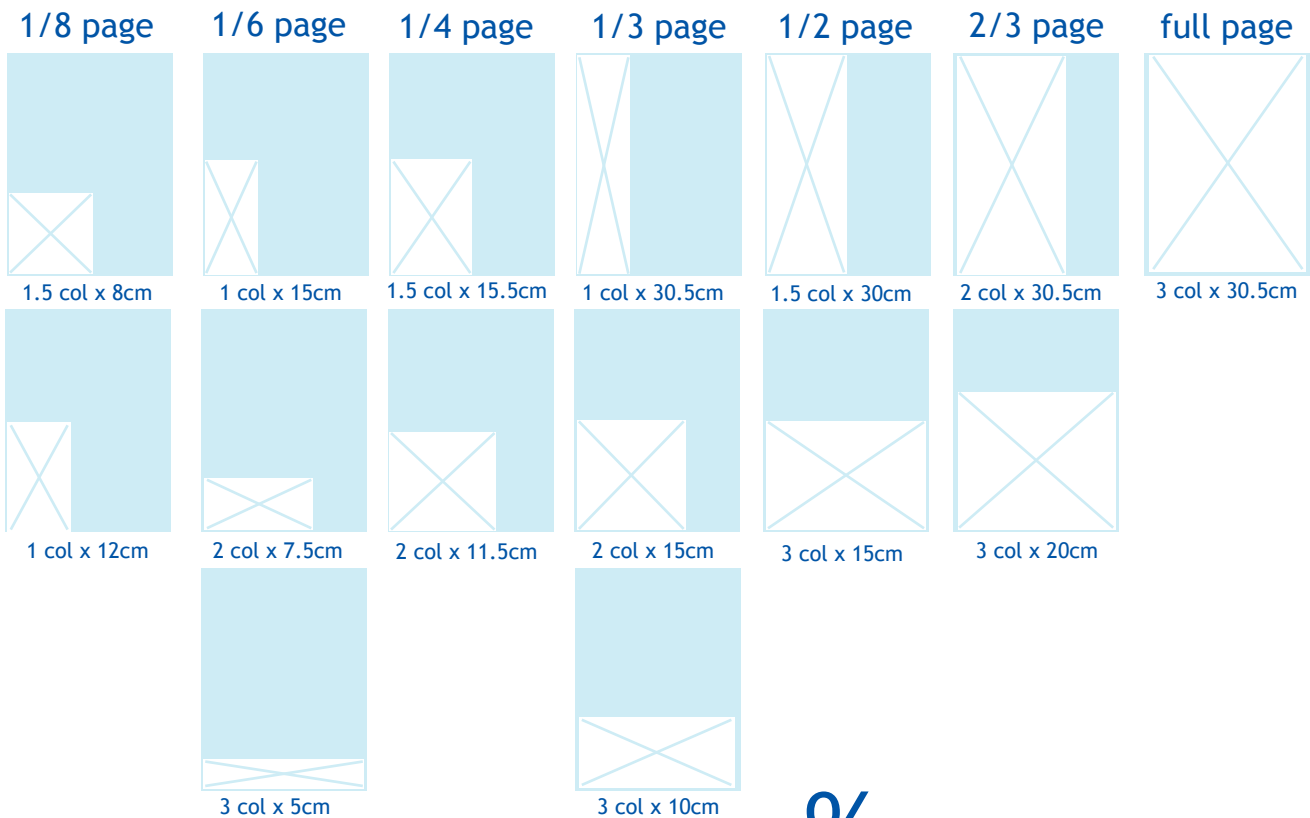

Editor: Lea Parkes  
Circulation: 8 900  
Frequency: weekly  
Publication day: Wednesday  
Cover price: free

Page size: 25cm wide x 32cm deep  
Advertising deadlines: bookings - 12.00noon Friday  
material -2.00pm Friday

The Newspaper is distributed to

Elimbah - 150  
 Beerburrum - 220  
 Glass House Mountains - 1355  
 Beerwah - 1850  
 Peachester - 525  
 Landsborough - 1300  
 Mount Mellum - 135  
 Mooloolah - 1110  
 Glenview & Palmview - 600  
 Office - 200  
 Bulk Drops - 480

## layout options

A variety of layout options are available to best suit your requirements. Our columns are wider than traditional newspapers at 7cm.